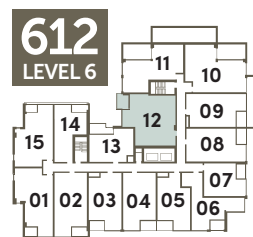

# LEAMINGTON

**940 SQ FT**  
+ 60 SQ FT BALCONY

**2 BEDROOM**

All materials, specifications, and floor plans are subject to change without notice. All floor plans are approximate dimensions. Actual usable floor space may vary from stated floor area. E. & O. E. © LJM Developments. Reproduction of this plan is strictly prohibited.