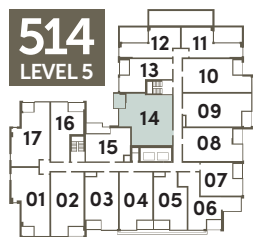

# LEAMINGTON

**940 SQ FT**  
+ 60 SQ FT BALCONY

**2 BEDROOM**

All materials, specifications, and floor plans are subject to change without notice. All floor plans are approximate dimensions. Actual usable floor space may vary from stated floor area. E. & O. E. © LJM Developments. Reproduction of this plan is strictly prohibited.