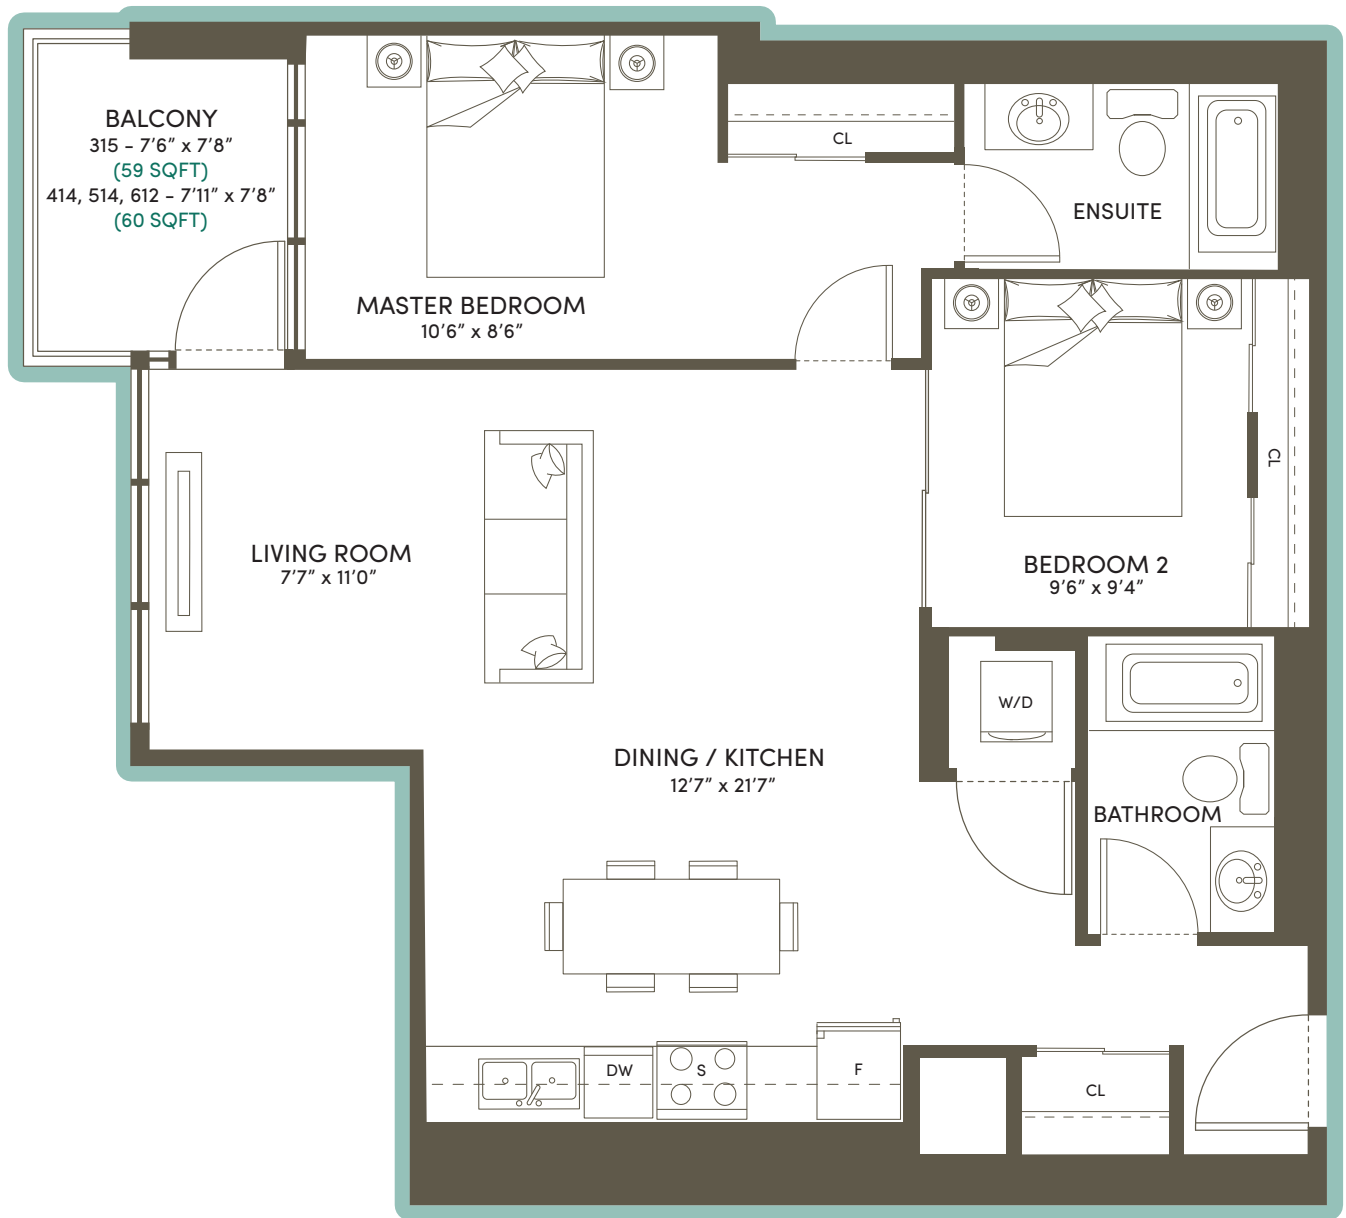

# LEAMINGTON

**940 SQ FT**  
+ 60 SQ FT BALCONY

**2 BEDROOM**

All materials, specifications, and floor plans are subject to change without notice. All floor plans are approximate dimensions. Actual usable floor space may vary from stated floor area. E. & O. E. © LJM Developments. Reproduction of this plan is strictly prohibited.