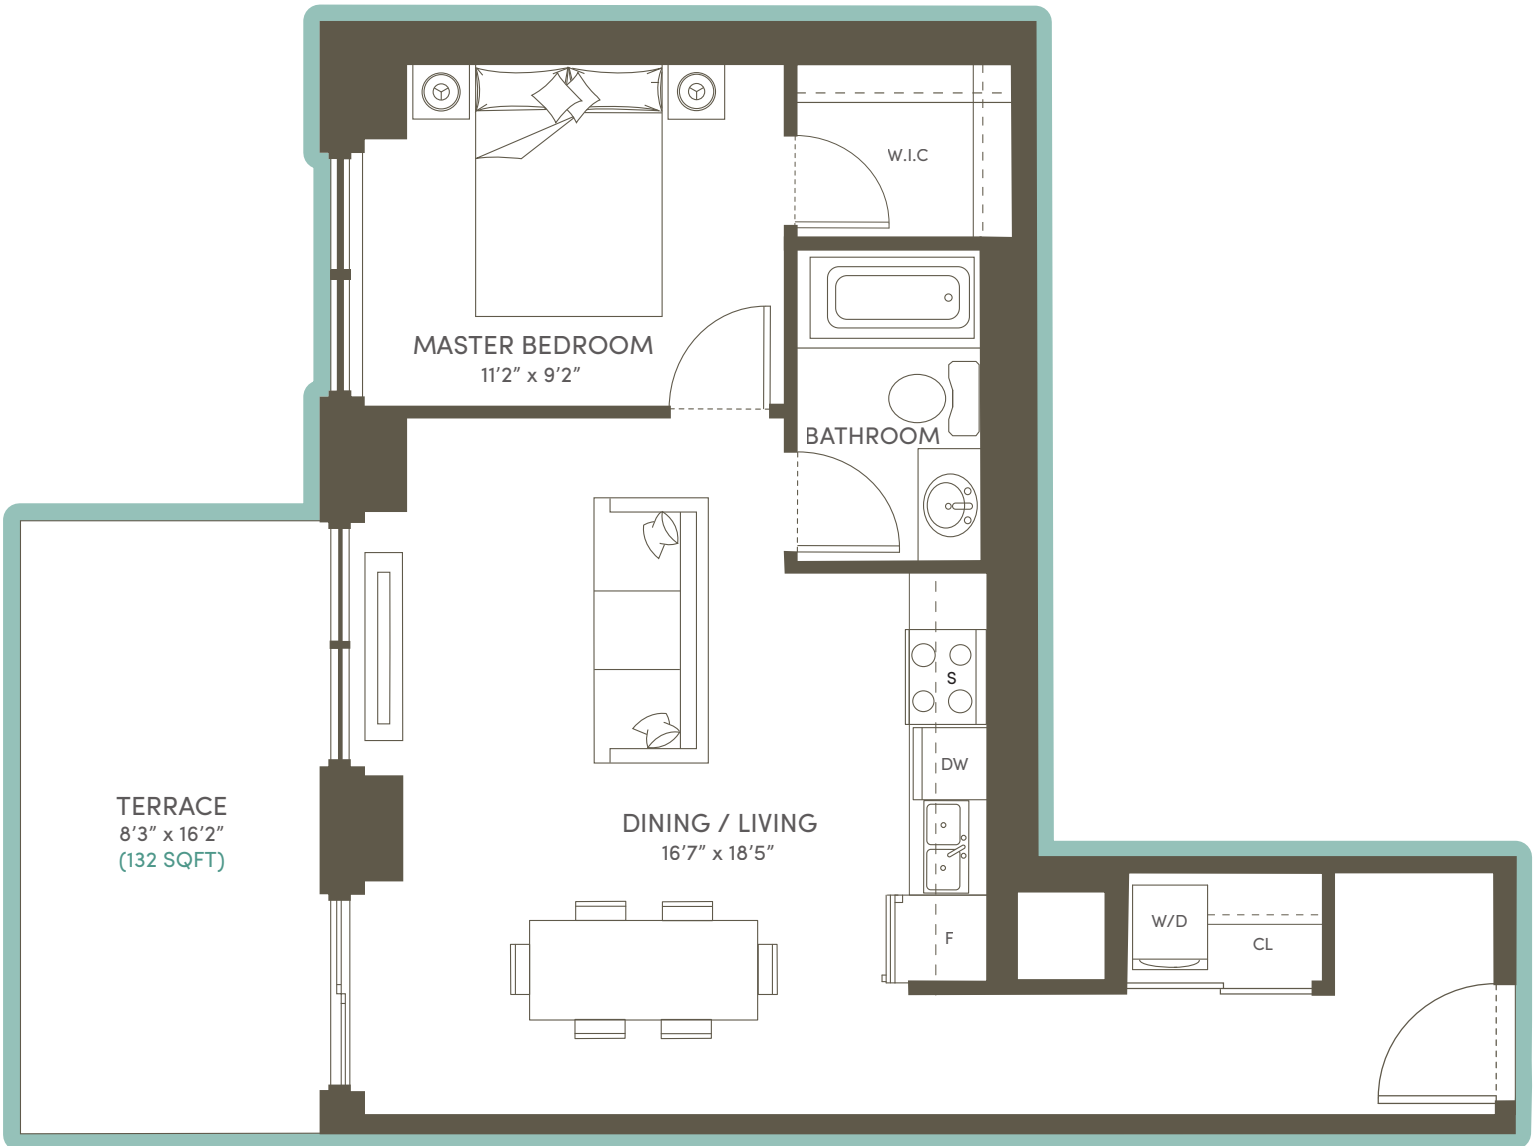

LANCASTER

642 SQ FT
+132 SQ FT TERRACE

1 BEDROOM

All materials, specifications, and floor plans are subject to change without notice. All floor plans are approximate dimensions. Actual usable floor space may vary from stated floor area. E. & O. E. © LJM Developments. Reproduction of this plan is strictly prohibited.