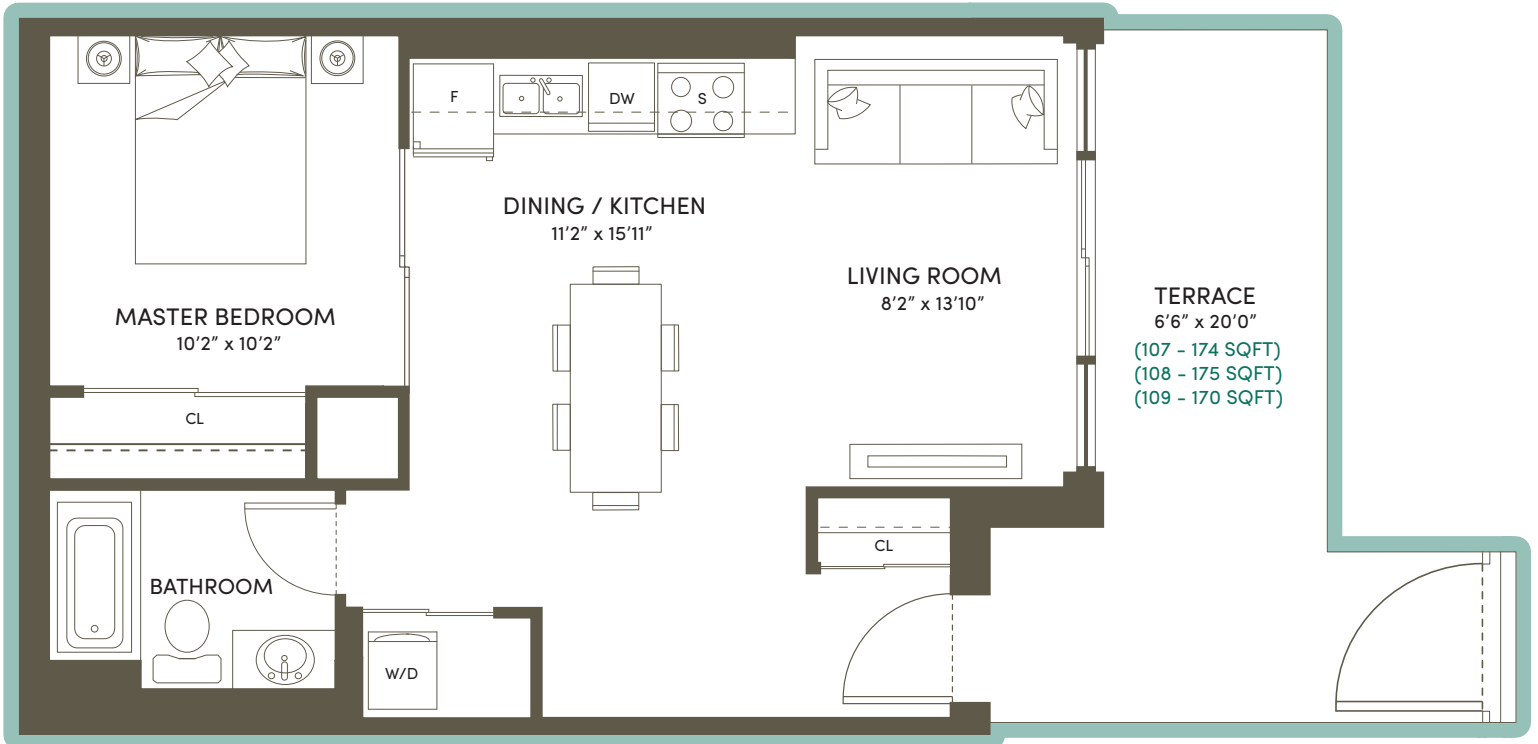

BRIGHTON C

641 SQ FT
+174 SQ FT TERRACE

1 BEDROOM

All materials, specifications, and floor plans are subject to change without notice. All floor plans are approximate dimensions. Actual usable floor space may vary from stated floor area. E. & O. E. © LJM Developments. Reproduction of this plan is strictly prohibited.