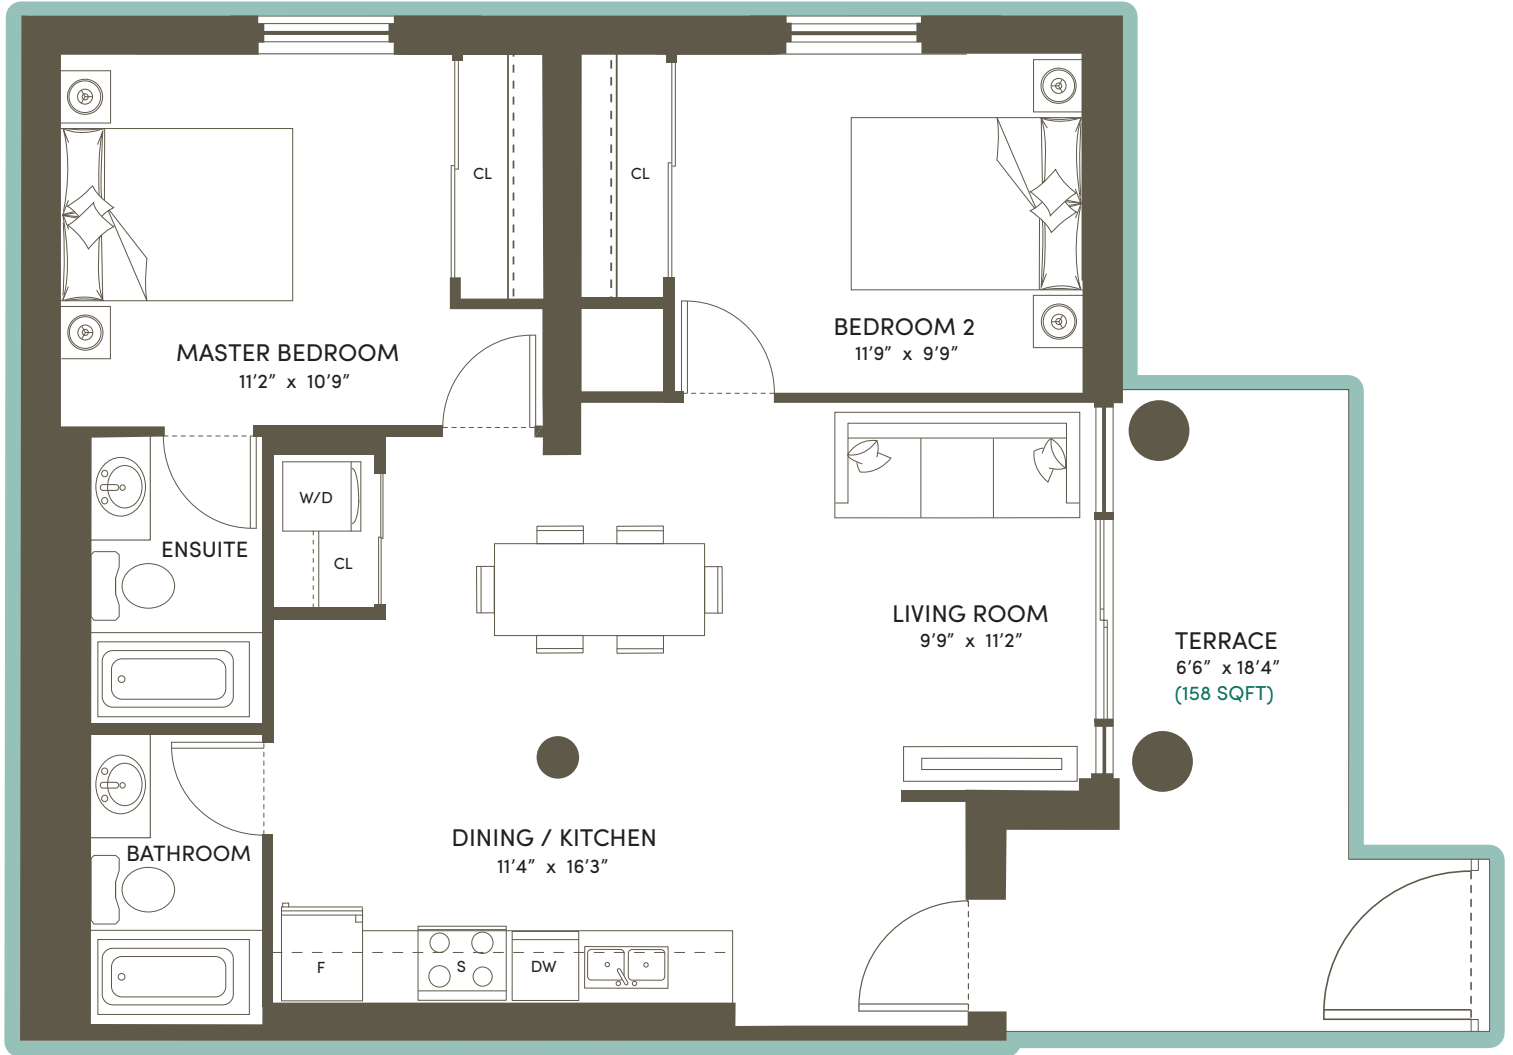

BRENTWOOD

898 SQ FT
+158 SQ FT TERRACE

2 BEDROOM

All materials, specifications, and floor plans are subject to change without notice. All floor plans are approximate dimensions. Actual usable floor space may vary from stated floor area. E. & O. E. © LJM Developments. Reproduction of this plan is strictly prohibited.