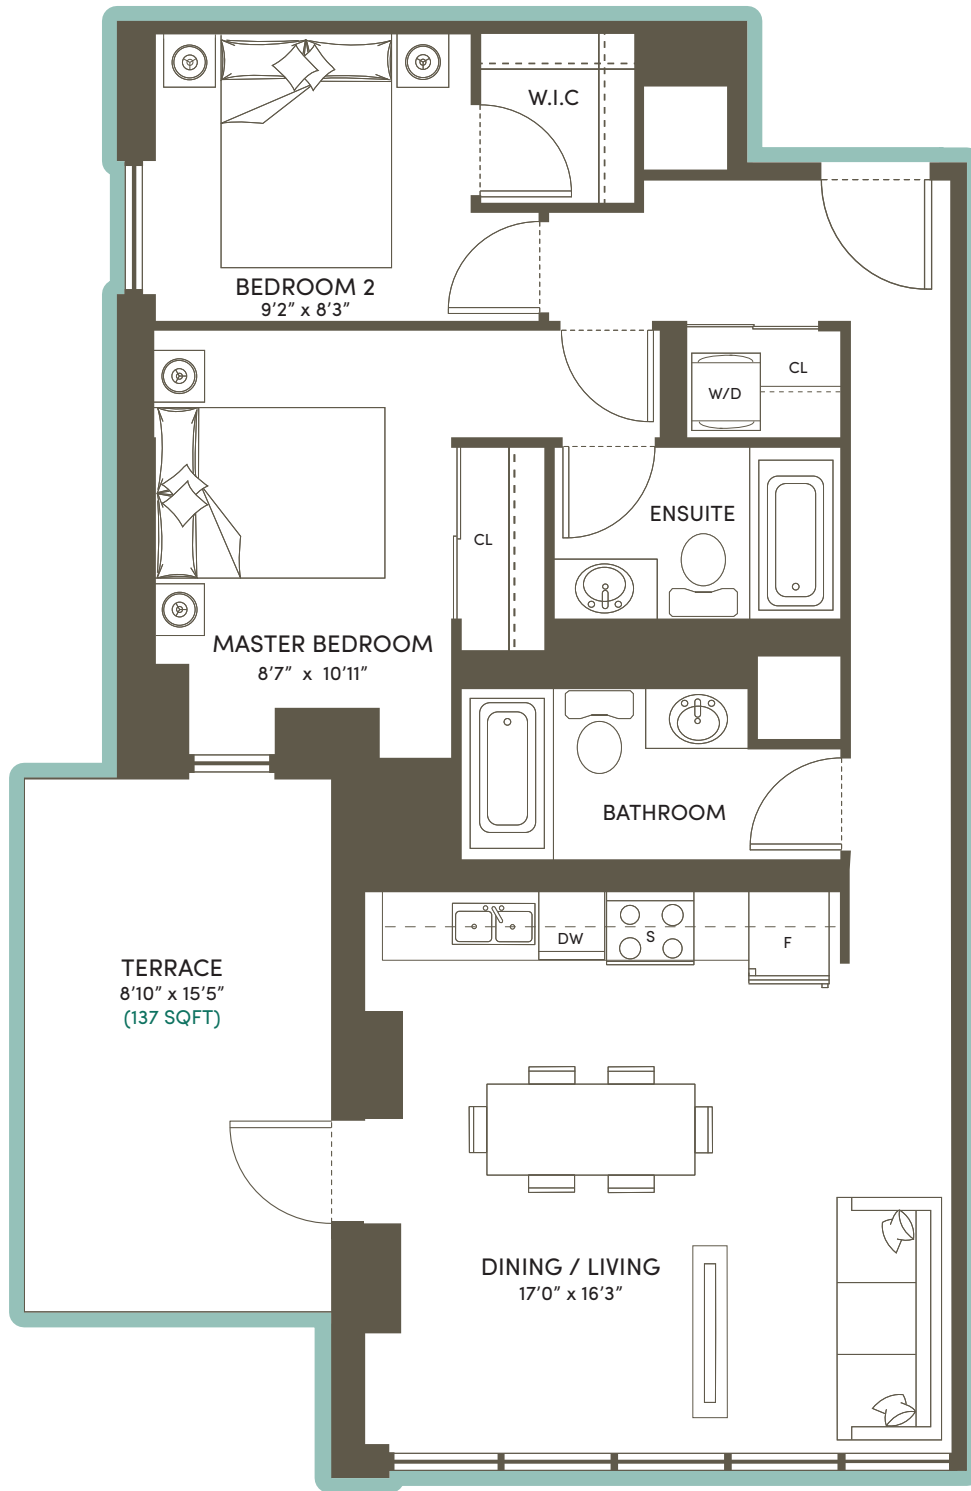

ASHLEIGH

876 SQ FT
+137 SQ FT TERRACE

2 BEDROOM

All materials, specifications, and floor plans are subject to change without notice. All floor plans are approximate dimensions. Actual usable floor space may vary from stated floor area. E. & O. E. © LJM Developments. Reproduction of this plan is strictly prohibited.